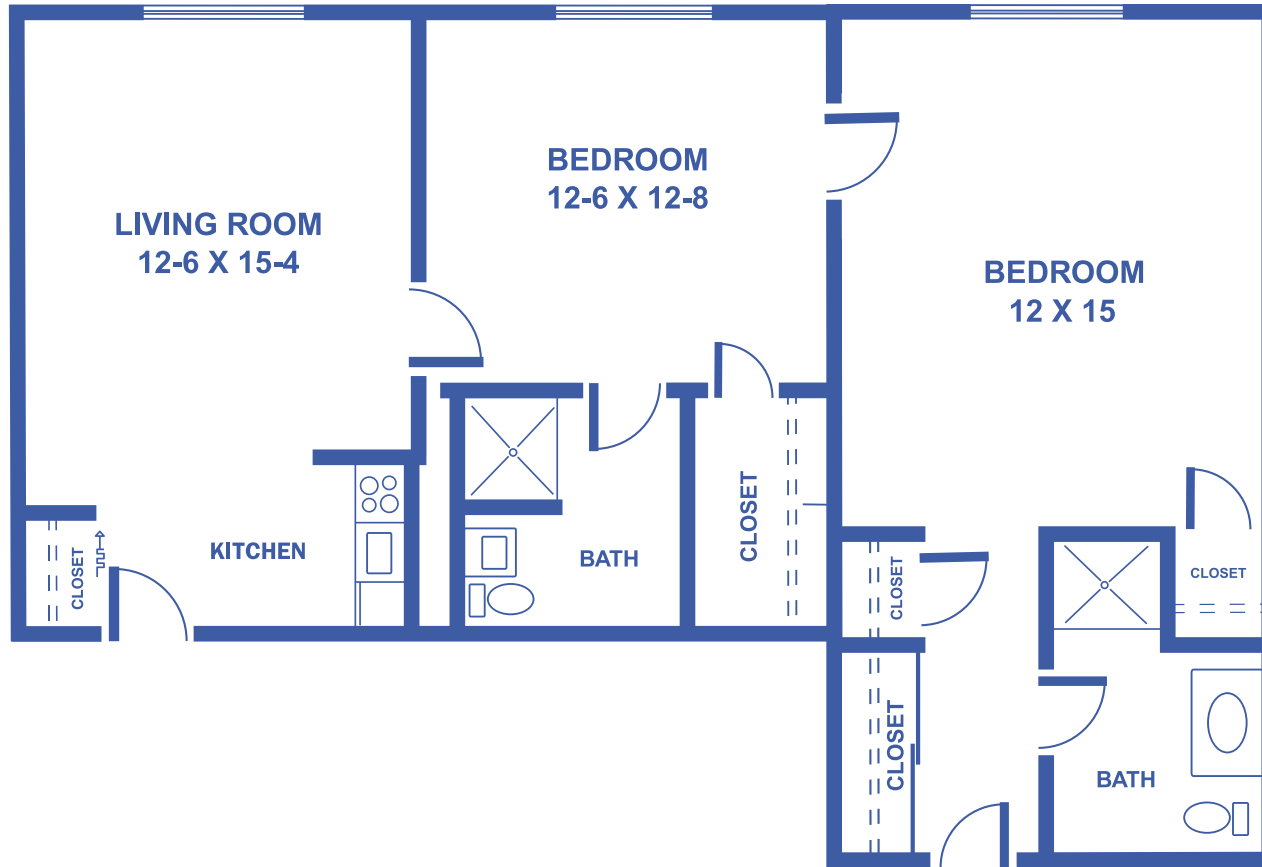

SUNFLOWER TOWER: THE ASTER

2-BEDROOM / APPROX. 800 SQUARE FEET

Floor plans may vary slightly and are not to scale.

1429 KASOLD DR, LAWRENCE, KS • WWW.LAWRENCEPRESBYTERIANMANOR.ORG