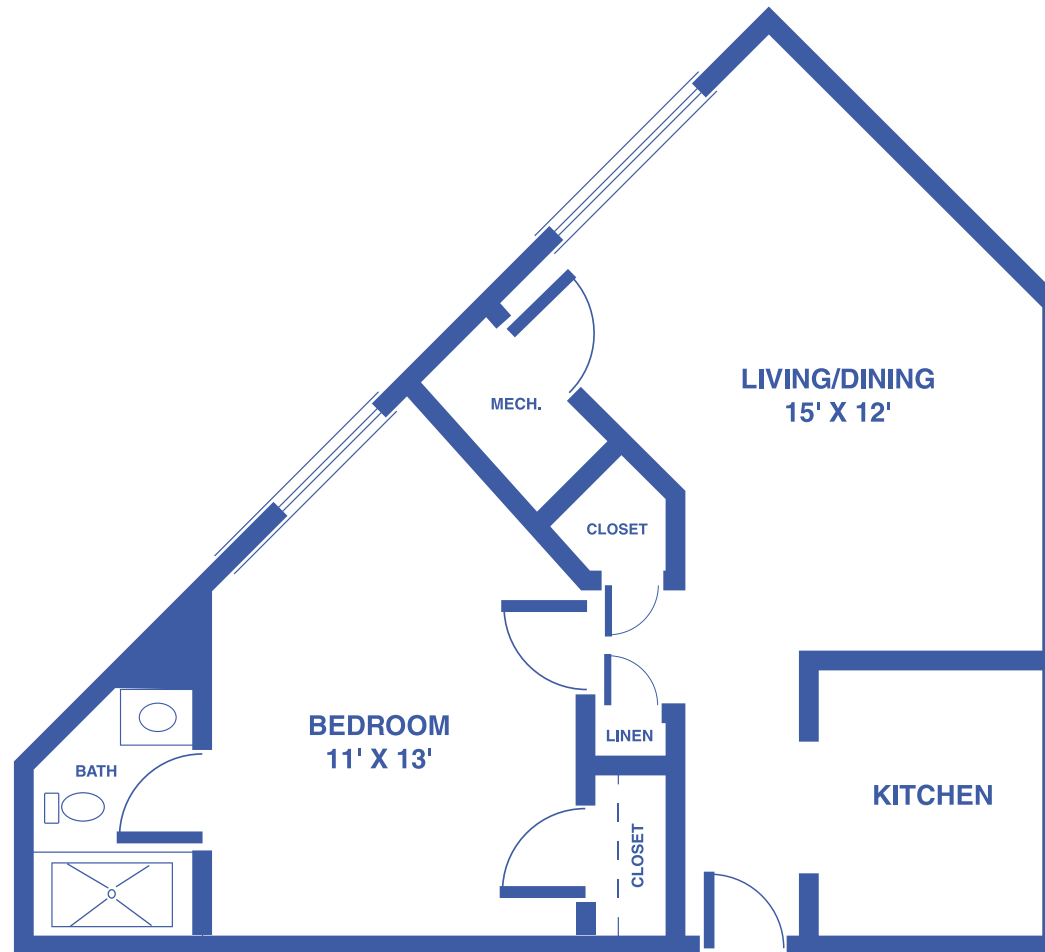

# PRAIRIE POINTE: THE BLUESTEM

1-BEDROOM / APPROX. 473 SQUARE FEET

Floor plans may vary slightly and are not to scale.

1429 KASOLD DR, LAWRENCE, KS • [WWW.LAWRENCEPRESBYTERIANMANOR.ORG](http://WWW.LAWRENCEPRESBYTERIANMANOR.ORG)