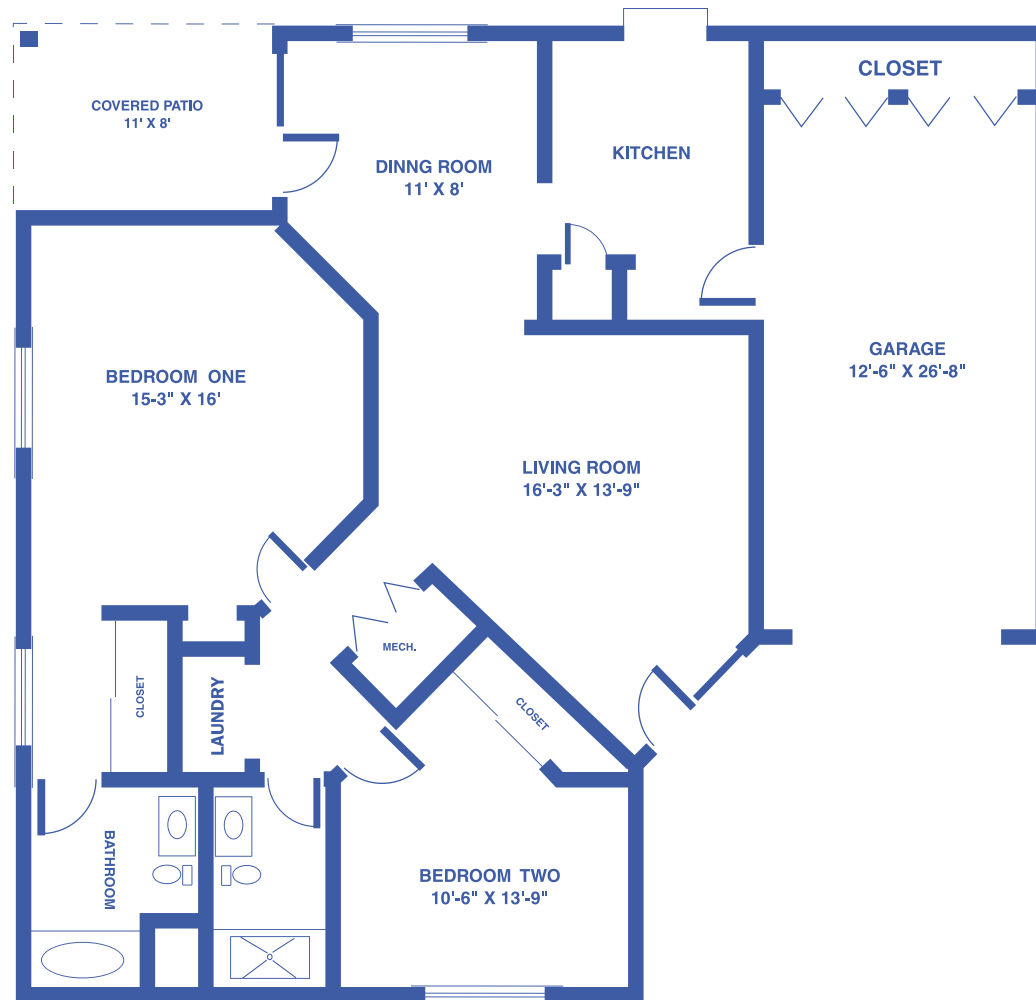

# MANORWOODS: THE CEDAR

2-BEDROOM TOWNHOME / NO BASEMENT / APPROX. 1,178 SQUARE FEET

Floor plans may vary slightly and are not to scale.

1429 KASOLD DR, LAWRENCE, KS • [WWW.LAWRENCEPRESBYTERIANMANOR.ORG](http://WWW.LAWRENCEPRESBYTERIANMANOR.ORG)