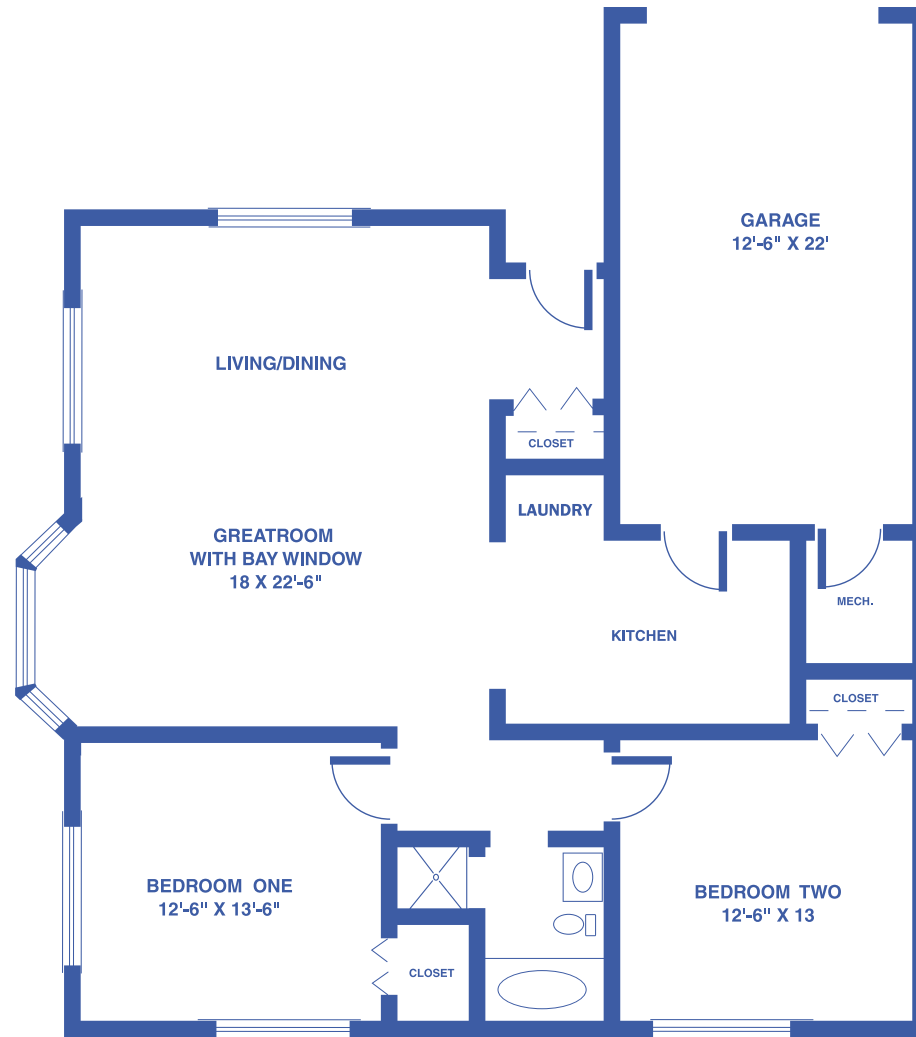

MANORWOODS: THE CHERRY

2-BEDROOM TOWNHOME / NO BASEMENT / APPROX. 1,220 SQUARE FEET

Floor plans may vary slightly and are not to scale.

1429 KASOLD DR, LAWRENCE, KS • WWW.LAWRENCEPRESBYTERIANMANOR.ORG