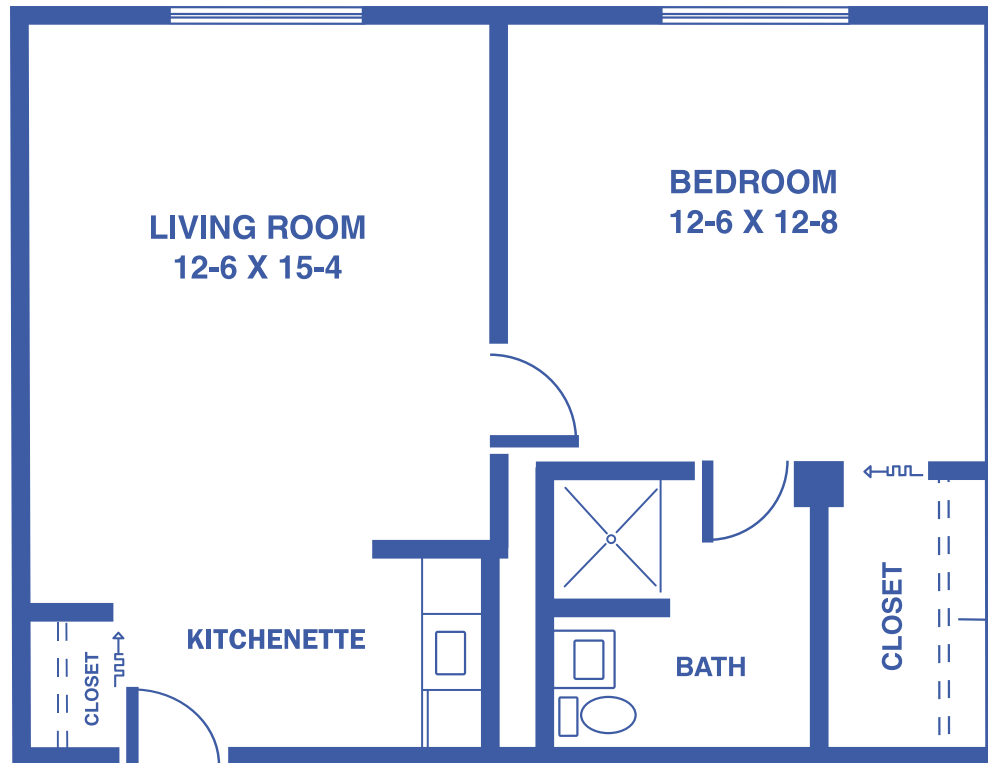

SUNFLOWER TOWER: THE LILY

1-BEDROOM / APPROX. 444 SQUARE FEET

Floor plans may vary slightly and are not to scale.

1429 KASOLD DR, LAWRENCE, KS • WWW.LAWRENCEPRESBYTERIANMANOR.ORG