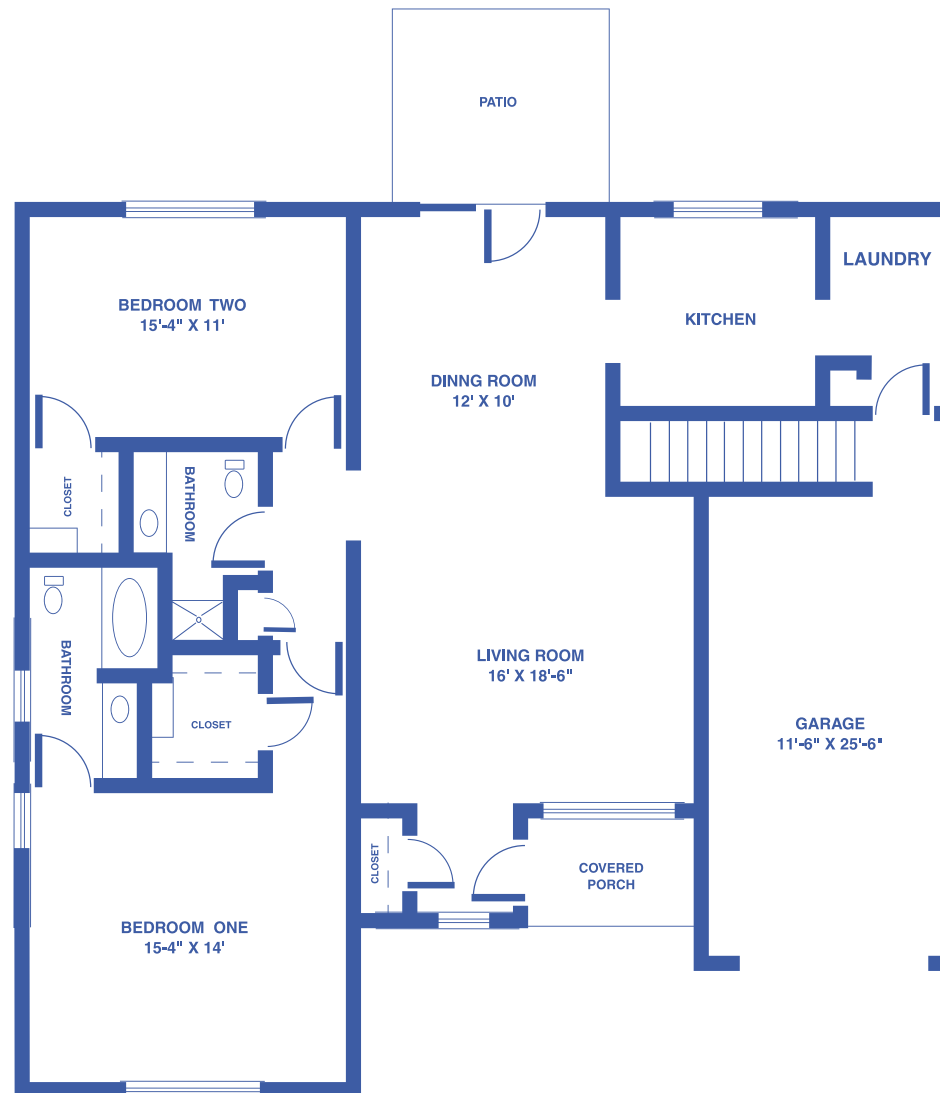

MANORWOODS: THE MAPLE

2-BEDROOM TOWNHOME / BASEMENT / APPROX. 1,306 – 2,612 SQUARE FEET

Floor plans may vary slightly and are not to scale.

1429 KASOLD DR, LAWRENCE, KS • WWW.LAWRENCEPRESBYTERIANMANOR.ORG