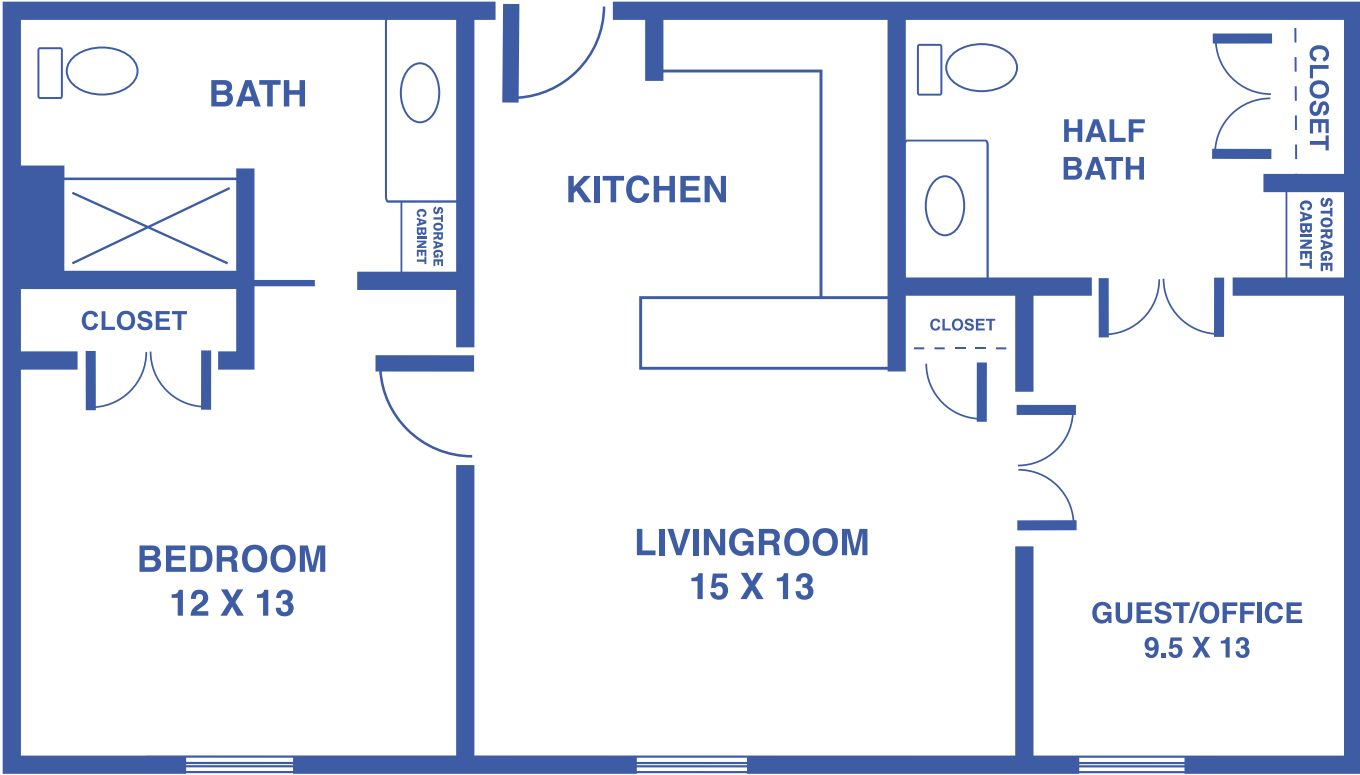

SUNFLOWER TOWER: THE MARIGOLD

2-BEDROOM / THIRD FLOOR / APPROX. 836 SQUARE FEET

Floor plans may vary slightly and are not to scale.

1429 KASOLD DR, LAWRENCE, KS • WWW.LAWRENCEPRESBYTERIANMANOR.ORG