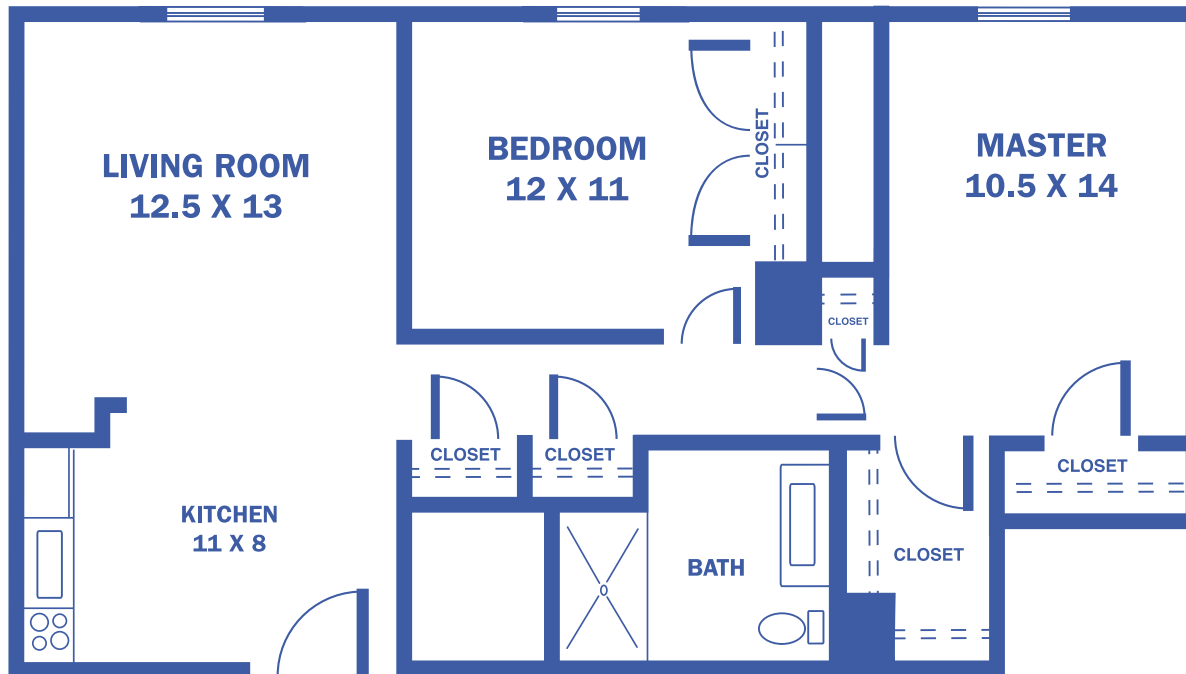

SUNFLOWER TOWER: THE POPPY

2-BEDROOM / APPROX. 607 SQUARE FEET

Floor plans may vary slightly and are not to scale.

1429 KASOLD DR, LAWRENCE, KS • WWW.LAWRENCEPRESBYTERIANMANOR.ORG