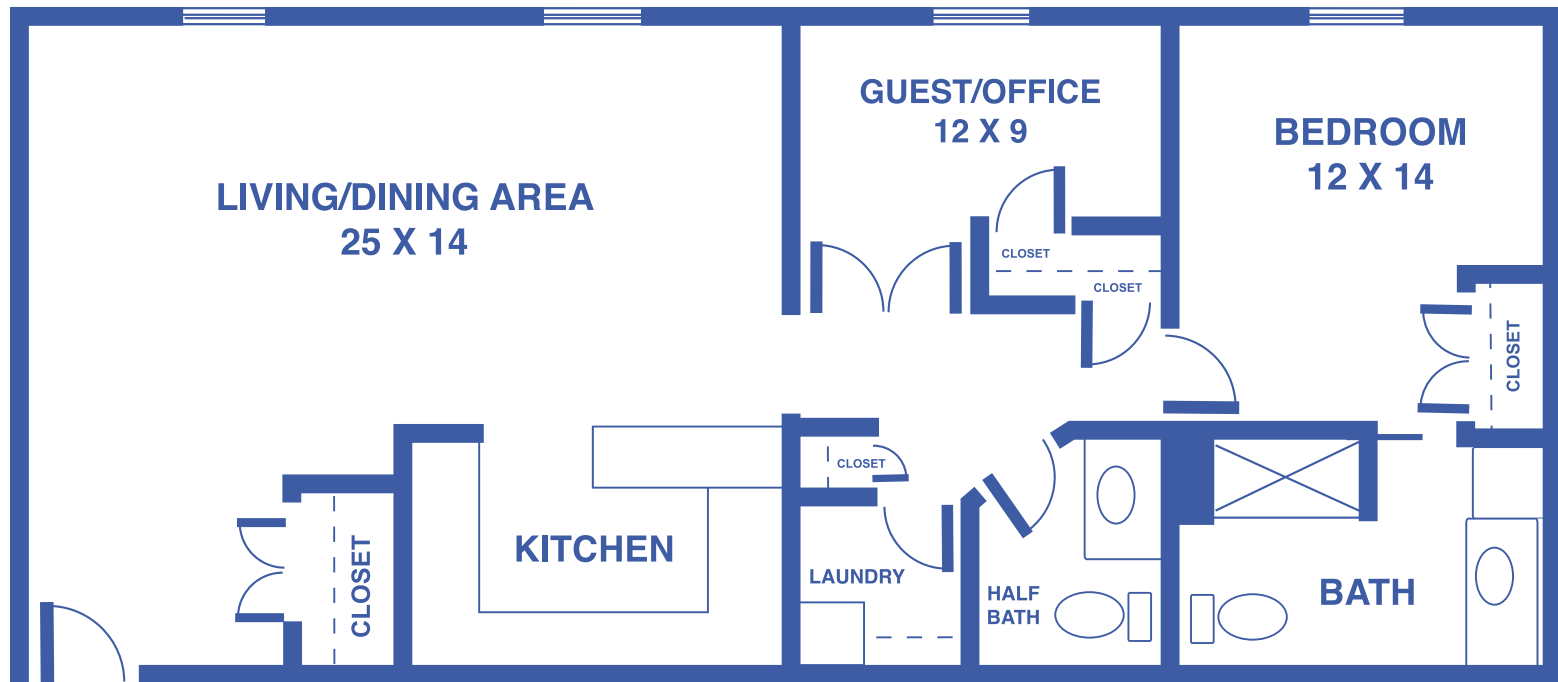

# SUNFLOWER TOWER: THE PRIMROSE

2-BEDROOM DELUXE / THIRD FLOOR / APPROX. 1,100 SQUARE FEET

Floor plans may vary slightly and are not to scale.

1429 KASOLD DR, LAWRENCE, KS • [WWW.LAWRENCEPRESBYTERIANMANOR.ORG](http://WWW.LAWRENCEPRESBYTERIANMANOR.ORG)