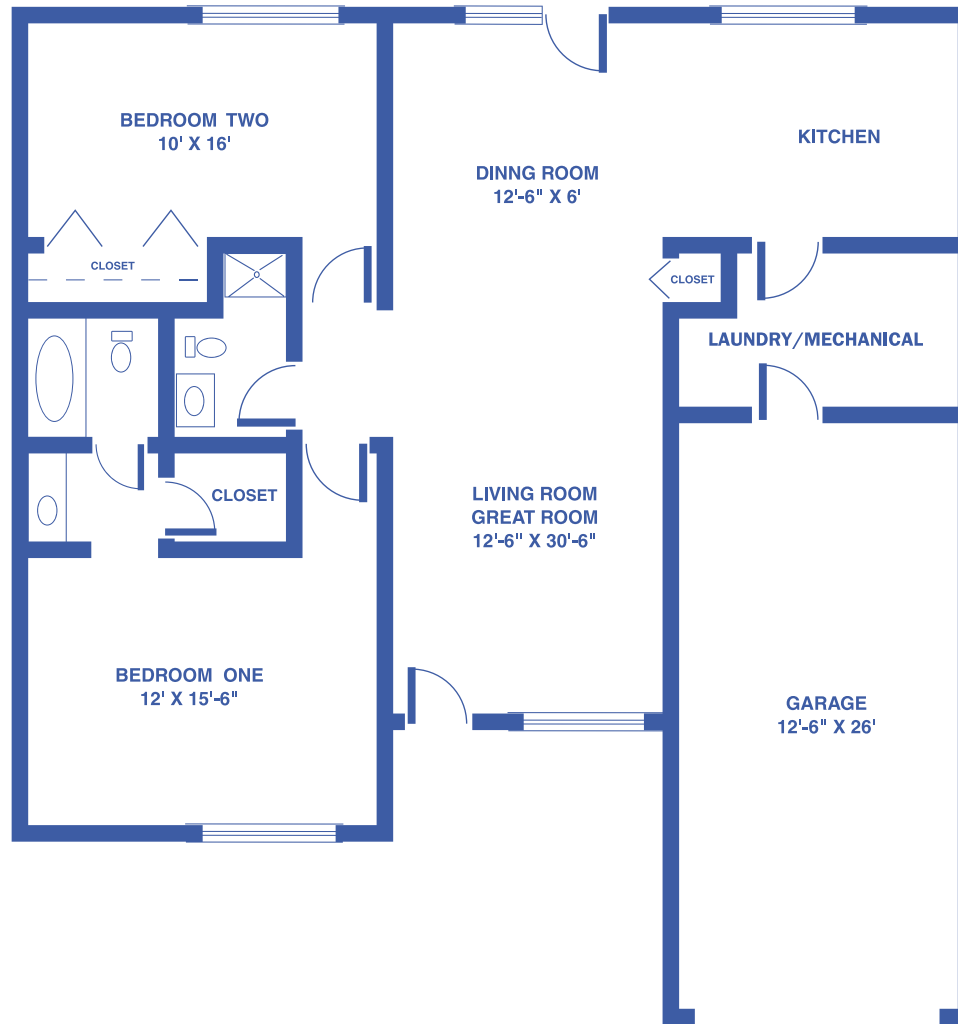

MANORWOODS: THE SPRUCE

2-BEDROOM TOWNHOME / NO BASEMENT / APPROX. 1,313 SQUARE FEET

Floor plans may vary slightly and are not to scale.

1429 KASOLD DR, LAWRENCE, KS • WWW.LAWRENCEPRESBYTERIANMANOR.ORG