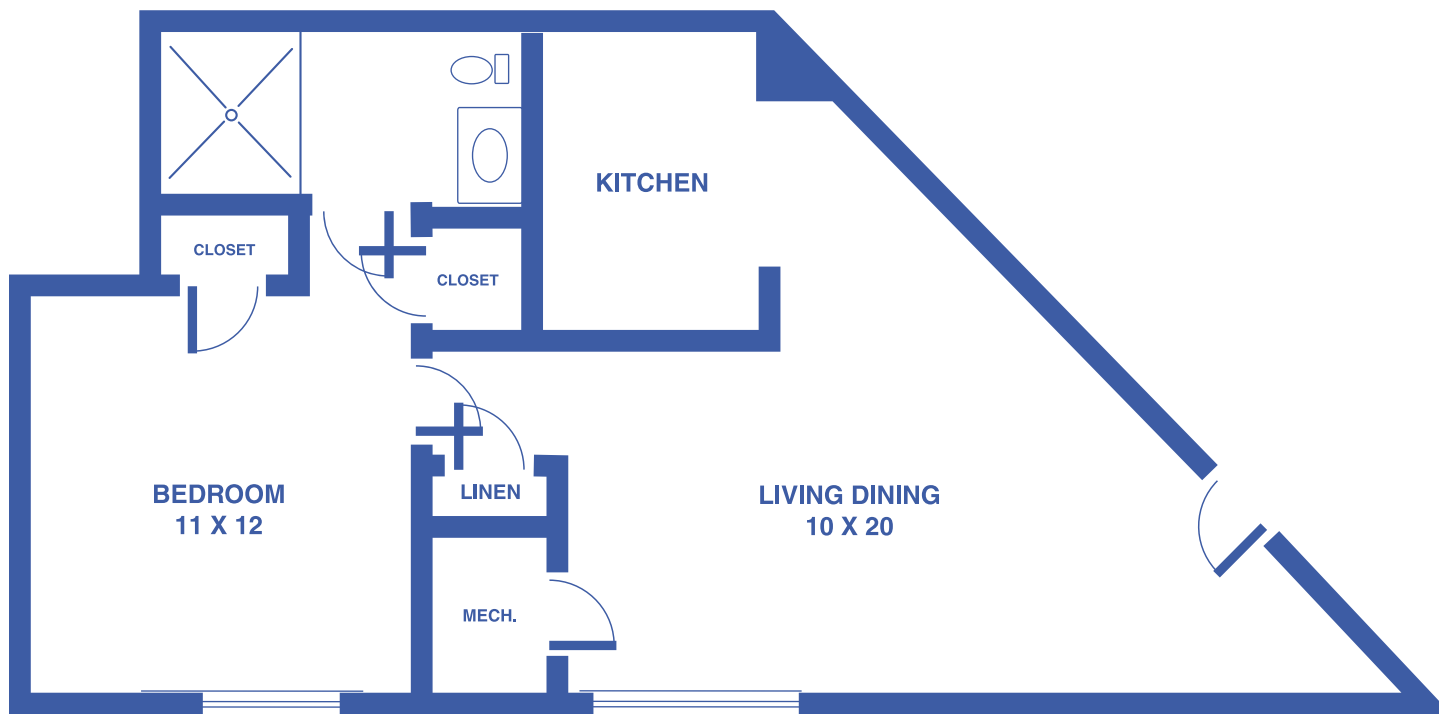

PRAIRIE POINTE: THE WILDFLOWER

1-BEDROOM / APPROX. 552 SQUARE FEET

Floor plans may vary slightly and are not to scale.

1429 KASOLD DR, LAWRENCE, KS • WWW.LAWRENCEPRESBYTERIANMANOR.ORG